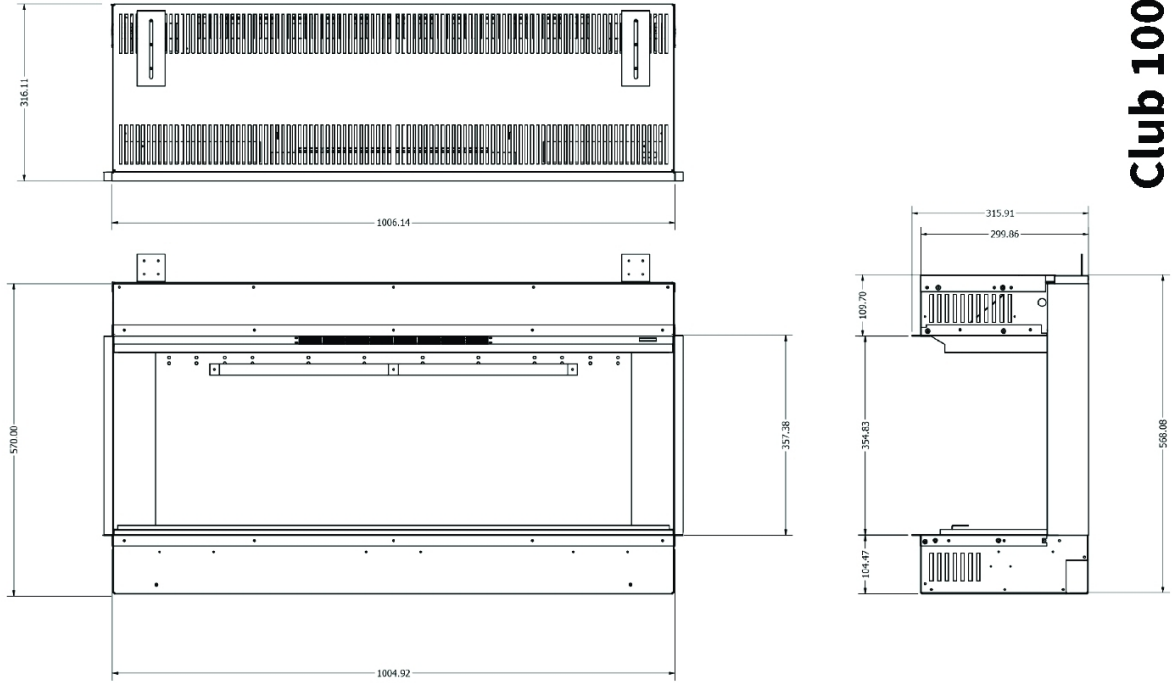

CLUB 100 E

SPECIFICATIONS

Type of fireplace:	Electric fires, Club series
Ultra HD effect:	Standard
Heat outputs:	1,5 kW
Ontspiegeld glas:	(Standaard)
Website:	https://www.element4.nl/en/fireplace/club-100-e