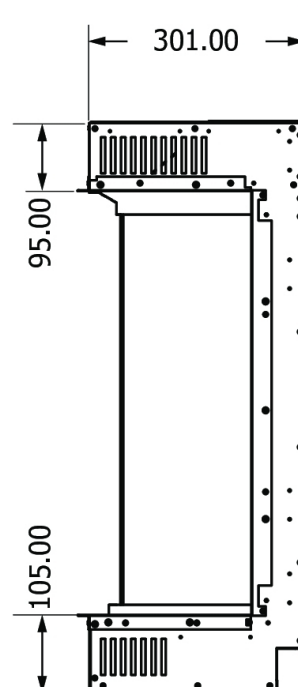

80H E

SPECIFICATIONS

Type of fireplace:	Electric fires
Ultra HD effect:	Standard
Heat outputs:	0,75 - 1,5 kW
Ontspiegeld glas:	(Standaard)
Website:	https://www.element4.nl/en/fireplace/80h-e

ELEMENT4
Model: Trisore 80He