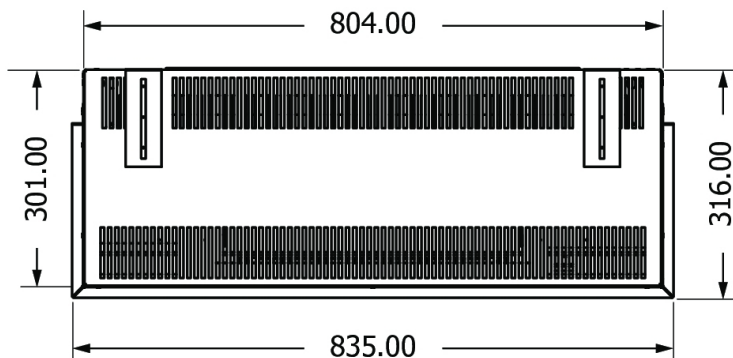

80H E

SPECIFICATIONS

Type of fireplace:	Electric fires
Ultra HD effect:	Standard
Heat outputs:	0,75 - 1,5 kW
Ontspiegeld glas:	(Standaard)
Website:	https://www.element4.nl/en/fireplace/80h-e

ELEMENT4
Model: Trisore 80He