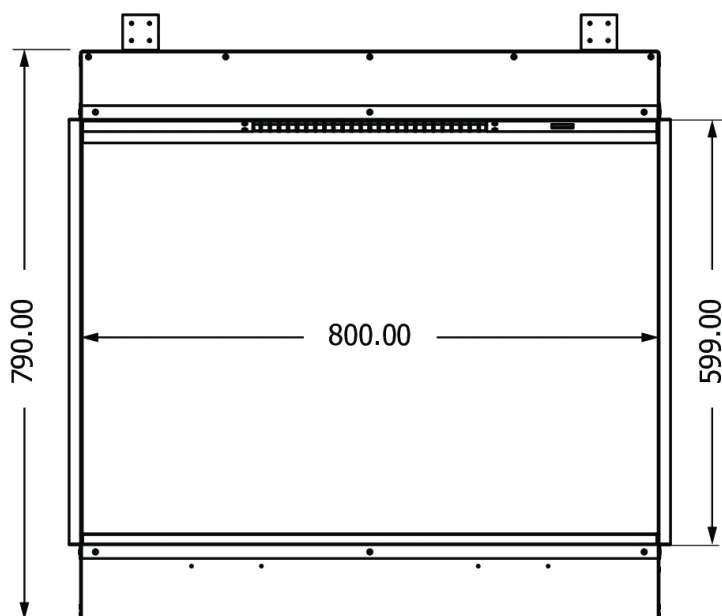

80H E

SPECIFICATIONS

Type of fireplace:	Electric fires
Ultra HD effect:	Standard
Heat outputs:	0,75 - 1,5 kW
Ontspiegeld glas:	(Standaard)
Website:	https://www.element4.nl/en/fireplace/80h-e

ELEMENT4
Model: Trisore 80He