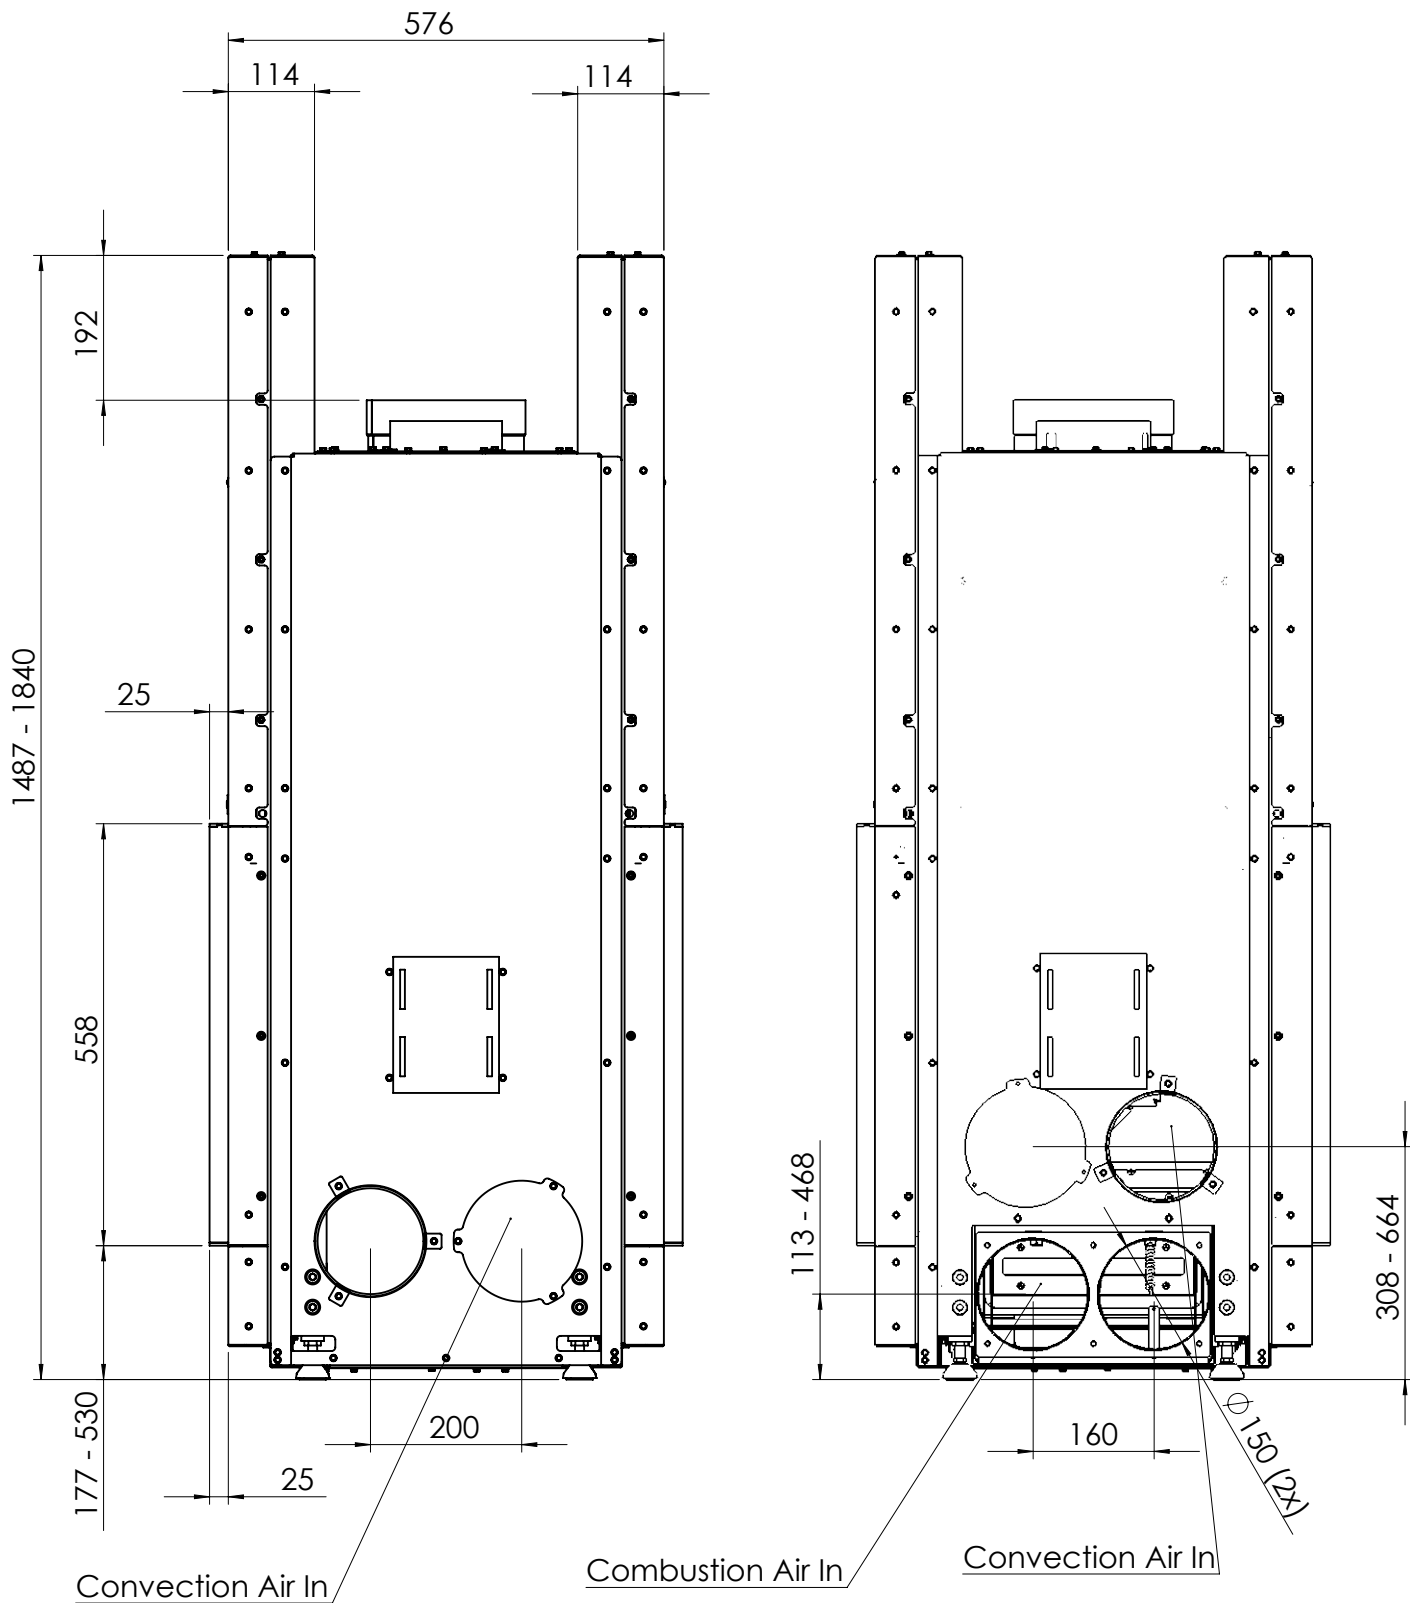

KALFIRE

FIREPLACES

W80-52T

All dimensions in mm. Modifications under reserve.

1-9-2016 sheet 1 / 4

© All rights reserved. This drawing is sole property of Kal-fire. No part of this drawing may be reproduced, or published, in any form or in any way without prior written permission from Kal-fire.

KALFIRE

FIREPLACES

W80-52T

All dimensions in mm. Modifications under reserve.

1-9-2016 sheet 4 / 4

© All rights reserved. This drawing is sole property of Kal-fire. No part of this drawing may be reproduced, or published, in any form or in any way without prior written permission from Kal-fire.