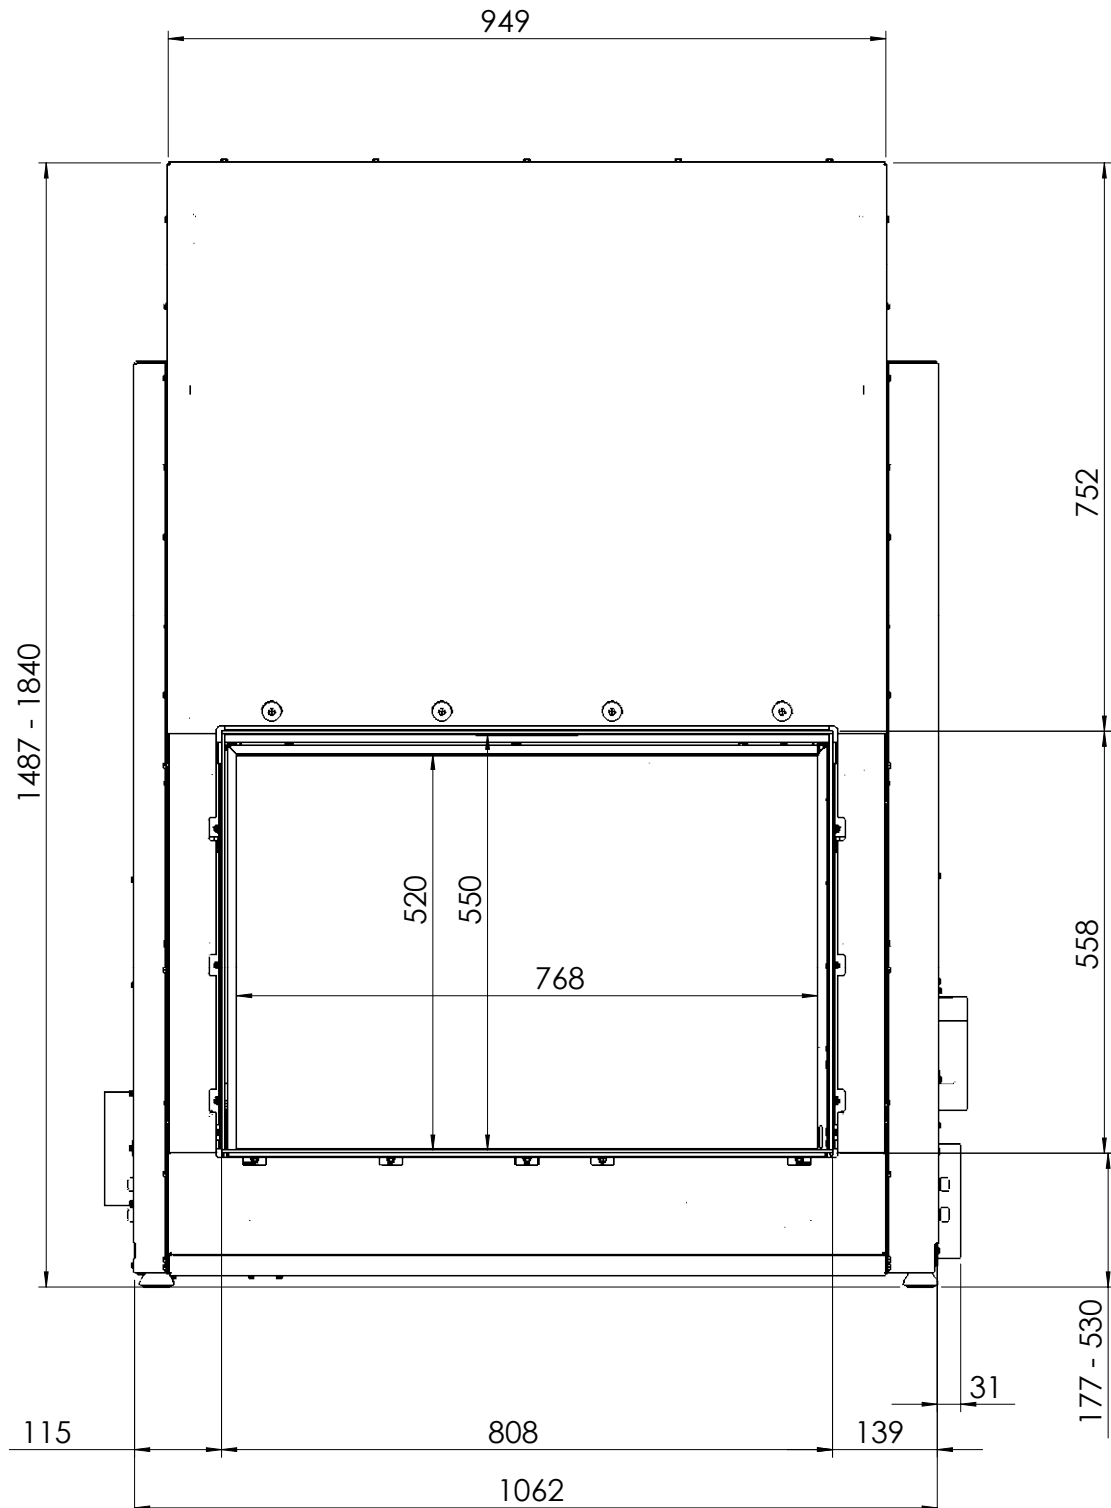

KALFIRE

FIREPLACES

W80-52T

All dimensions in mm. Modifications under reserve.

1-9-2016 sheet 1 / 4

© All rights reserved. This drawing is sole property of Kal-fire. No part of this drawing may be reproduced, or published, in any form or in any way without prior written permission from Kal-fire.

KALFIRE

FIREPLACES

W80-52T

All dimensions in mm. Modifications under reserve.

1-9-2016 sheet 4 / 4

© All rights reserved. This drawing is sole property of Kal-fire. No part of this drawing may be reproduced, or published, in any form or in any way without prior written permission from Kal-fire.