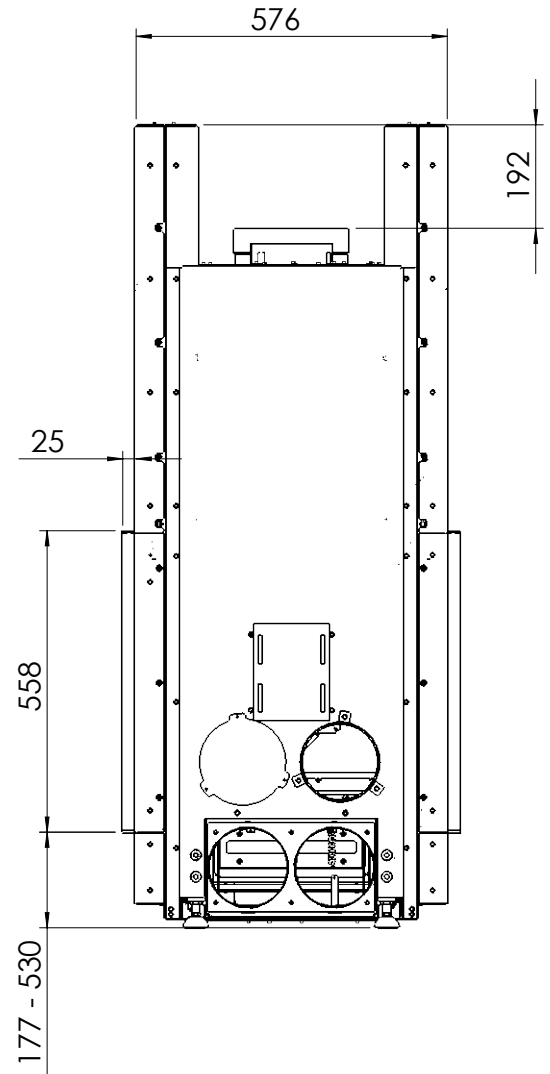

KALFIRE

FIREPLACES

W80-52T

All dimensions in mm. Modifications under reserve.

1-9-2016 sheet 1 / 4

© All rights reserved. This drawing is sole property of Kal-fire. No part of this drawing may be reproduced, or published, in any form or in any way without prior written permission from Kal-fire.

KALFIRE

FIREPLACES

W80-52T

All dimensions in mm. Modifications under reserve.

1-9-2016 sheet 4 / 4

© All rights reserved. This drawing is sole property of Kal-fire. No part of this drawing may be reproduced, or published, in any form or in any way without prior written permission from Kal-fire.