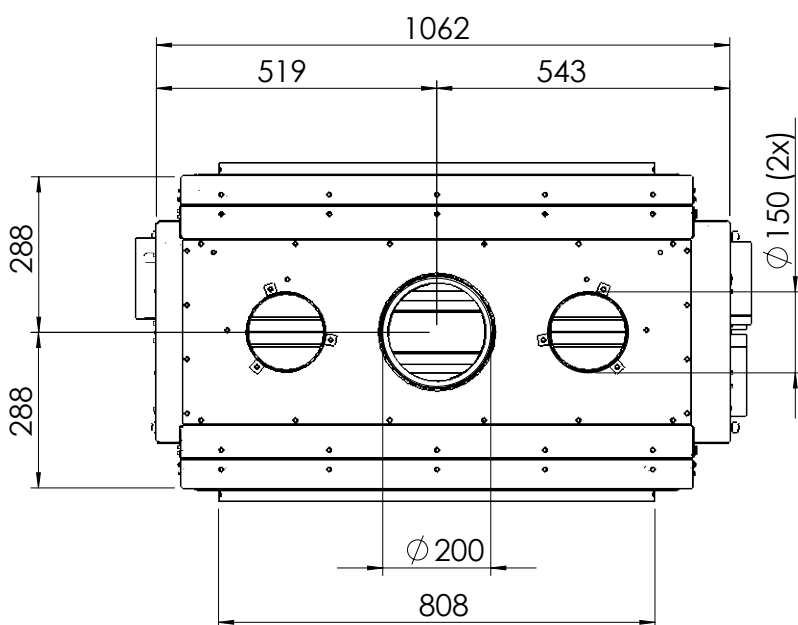

KALFIRE

FIREPLACES

W80-52T

All dimensions in mm. Modifications under reserve.

1-9-2016 sheet 1 / 4

© All rights reserved. This drawing is sole property of Kal-fire. No part of this drawing may be reproduced, or published, in any form or in any way without prior written permission from Kal-fire.

KALFIRE

FIREPLACES

W80-52T

All dimensions in mm. Modifications under reserve.

1-9-2016 sheet 4 / 4

© All rights reserved. This drawing is sole property of Kal-fire. No part of this drawing may be reproduced, or published, in any form or in any way without prior written permission from Kal-fire.