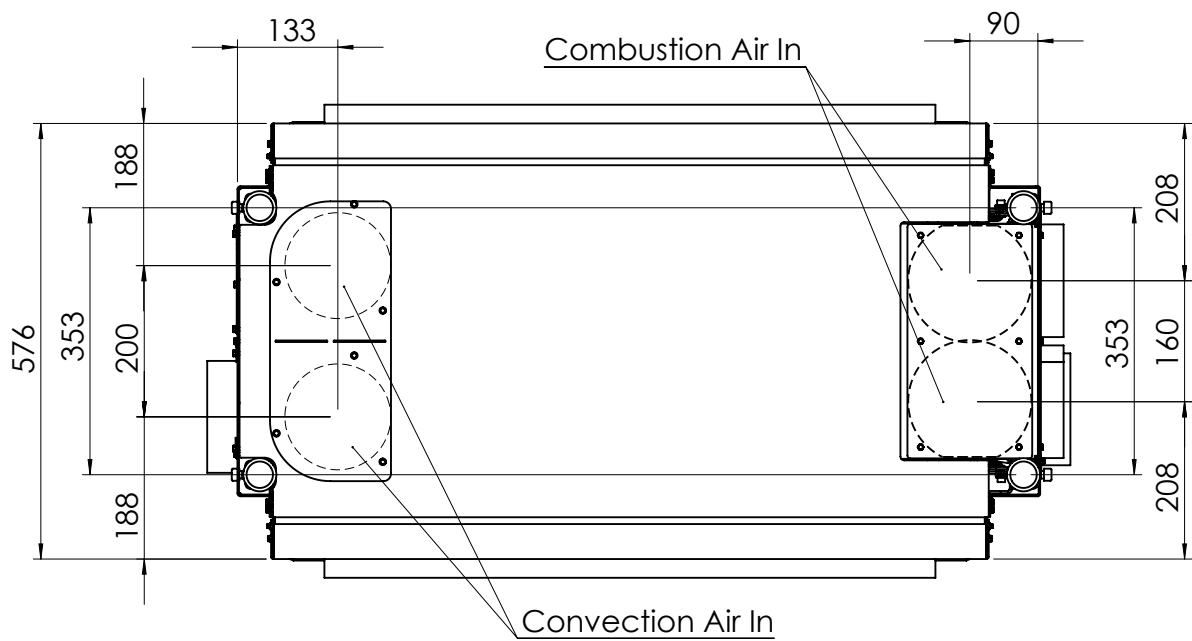

KALFIRE

FIREPLACES

W80-52T

All dimensions in mm. Modifications under reserve.

1-9-2016 sheet 1 / 4

© All rights reserved. This drawing is sole property of Kal-fire. No part of this drawing may be reproduced, or published, in any form or in any way without prior written permission from Kal-fire.

KALFIRE

FIREPLACES

W80-52T

All dimensions in mm. Modifications under reserve.

1-9-2016 sheet 4 / 4

© All rights reserved. This drawing is sole property of Kal-fire. No part of this drawing may be reproduced, or published, in any form or in any way without prior written permission from Kal-fire.