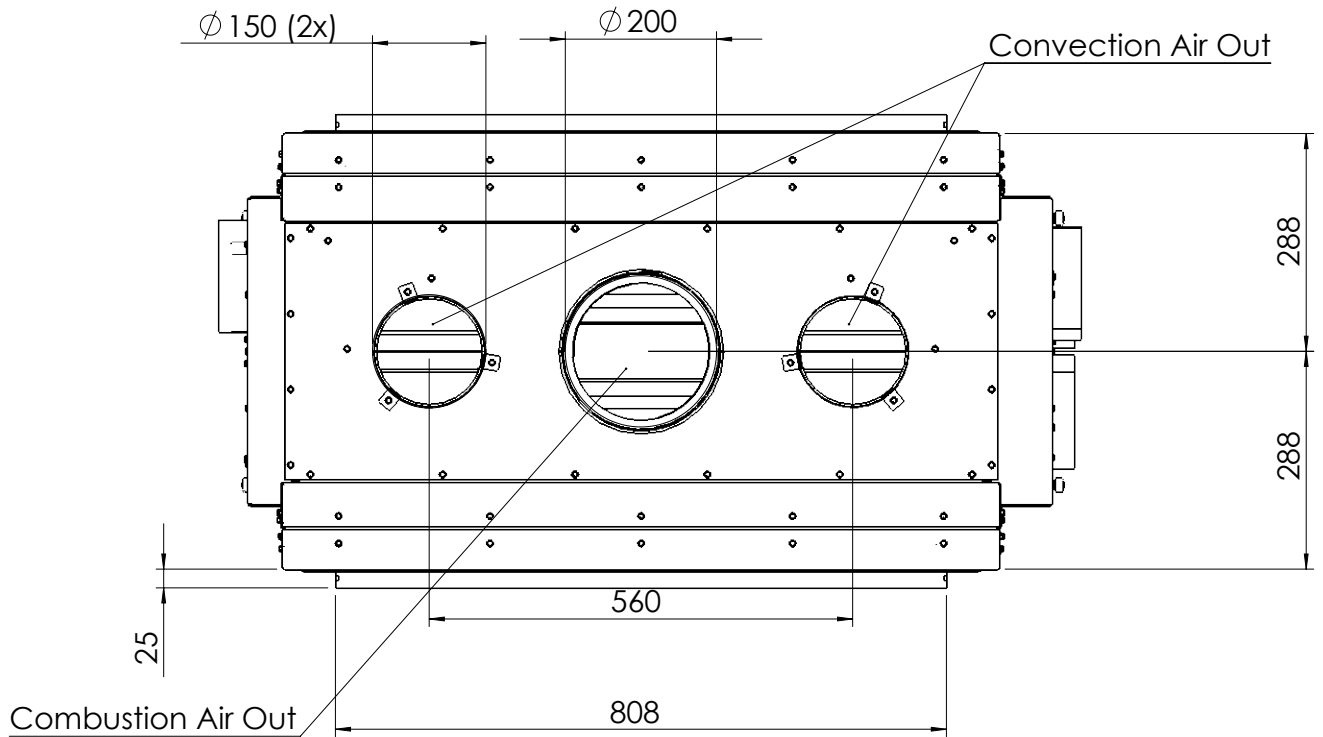

KALFIRE

FIREPLACES

W80-52T

All dimensions in mm. Modifications under reserve.

1-9-2016 sheet 1 / 4

© All rights reserved. This drawing is sole property of Kal-fire. No part of this drawing may be reproduced, or published, in any form or in any way without prior written permission from Kal-fire.

KALFIRE

FIREPLACES

W80-52T

All dimensions in mm. Modifications under reserve.

1-9-2016 sheet 4 / 4

© All rights reserved. This drawing is sole property of Kal-fire. No part of this drawing may be reproduced, or published, in any form or in any way without prior written permission from Kal-fire.