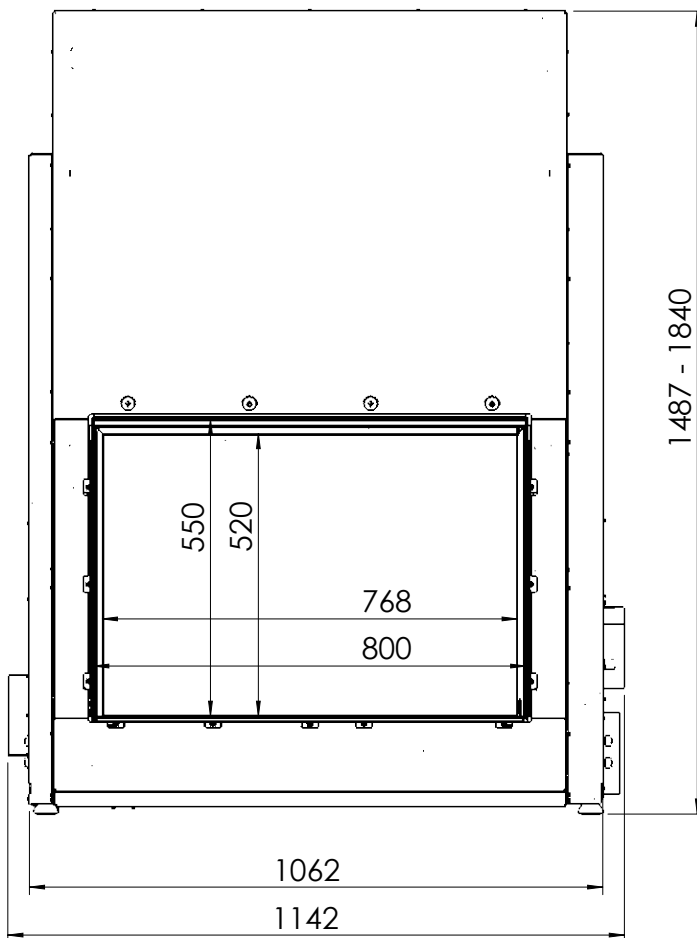

KALFIRE

FIREPLACES

W80-52T

All dimensions in mm. Modifications under reserve.

1-9-2016 sheet 1 / 4

© All rights reserved. This drawing is sole property of Kal-fire. No part of this drawing may be reproduced, or published, in any form or in any way without prior written permission from Kal-fire.

KALFIRE

FIREPLACES

W80-52T

All dimensions in mm. Modifications under reserve.

1-9-2016 sheet 4 / 4

© All rights reserved. This drawing is sole property of Kal-fire. No part of this drawing may be reproduced, or published, in any form or in any way without prior written permission from Kal-fire.