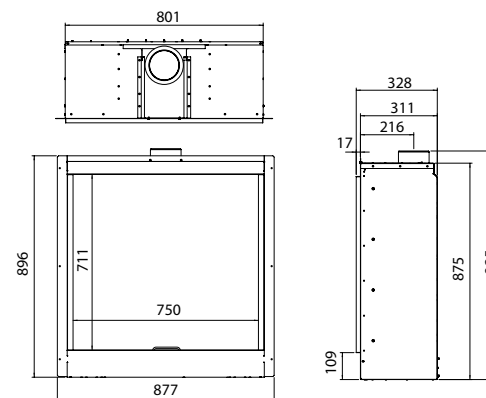

RIVA2 750HL

Open Verbranding / Évacuation par conduit