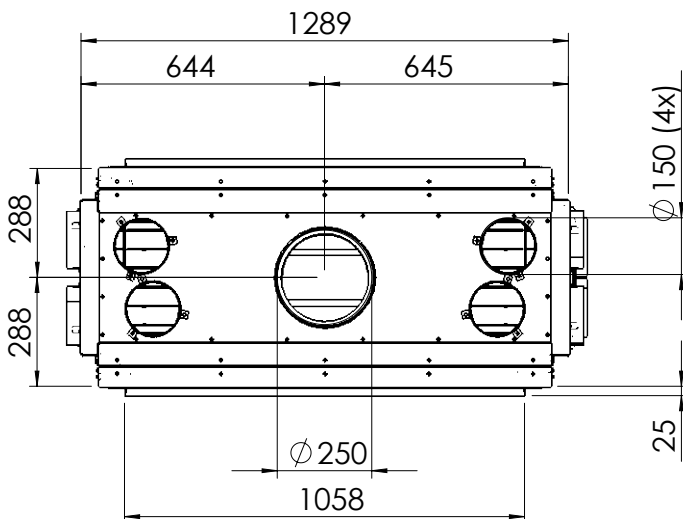

KALFIRE

FIREPLACES

W105-47T

All dimensions in mm. Modifications under reserve.

9-8-2016 sheet 1 / 4

© All rights reserved. This drawing is sole property of Kal-fire. No part of this drawing may be reproduced, or published, in any form or in any way without prior written permission from Kal-fire.

All dimensions in mm. Modifications under reserve.

9-8-2016 sheet 2 / 4

© All rights reserved. This drawing is sole property of Kal-fire. No part of this drawing may be reproduced, or published, in any form or in any way without prior written permission from Kal-fire.

All dimensions in mm. Modifications under reserve.

9-8-2016 sheet 3 / 4

© All rights reserved. This drawing is sole property of Kal-fire. No part of this drawing may be reproduced, or published, in any form or in any way without prior written permission from Kal-fire.