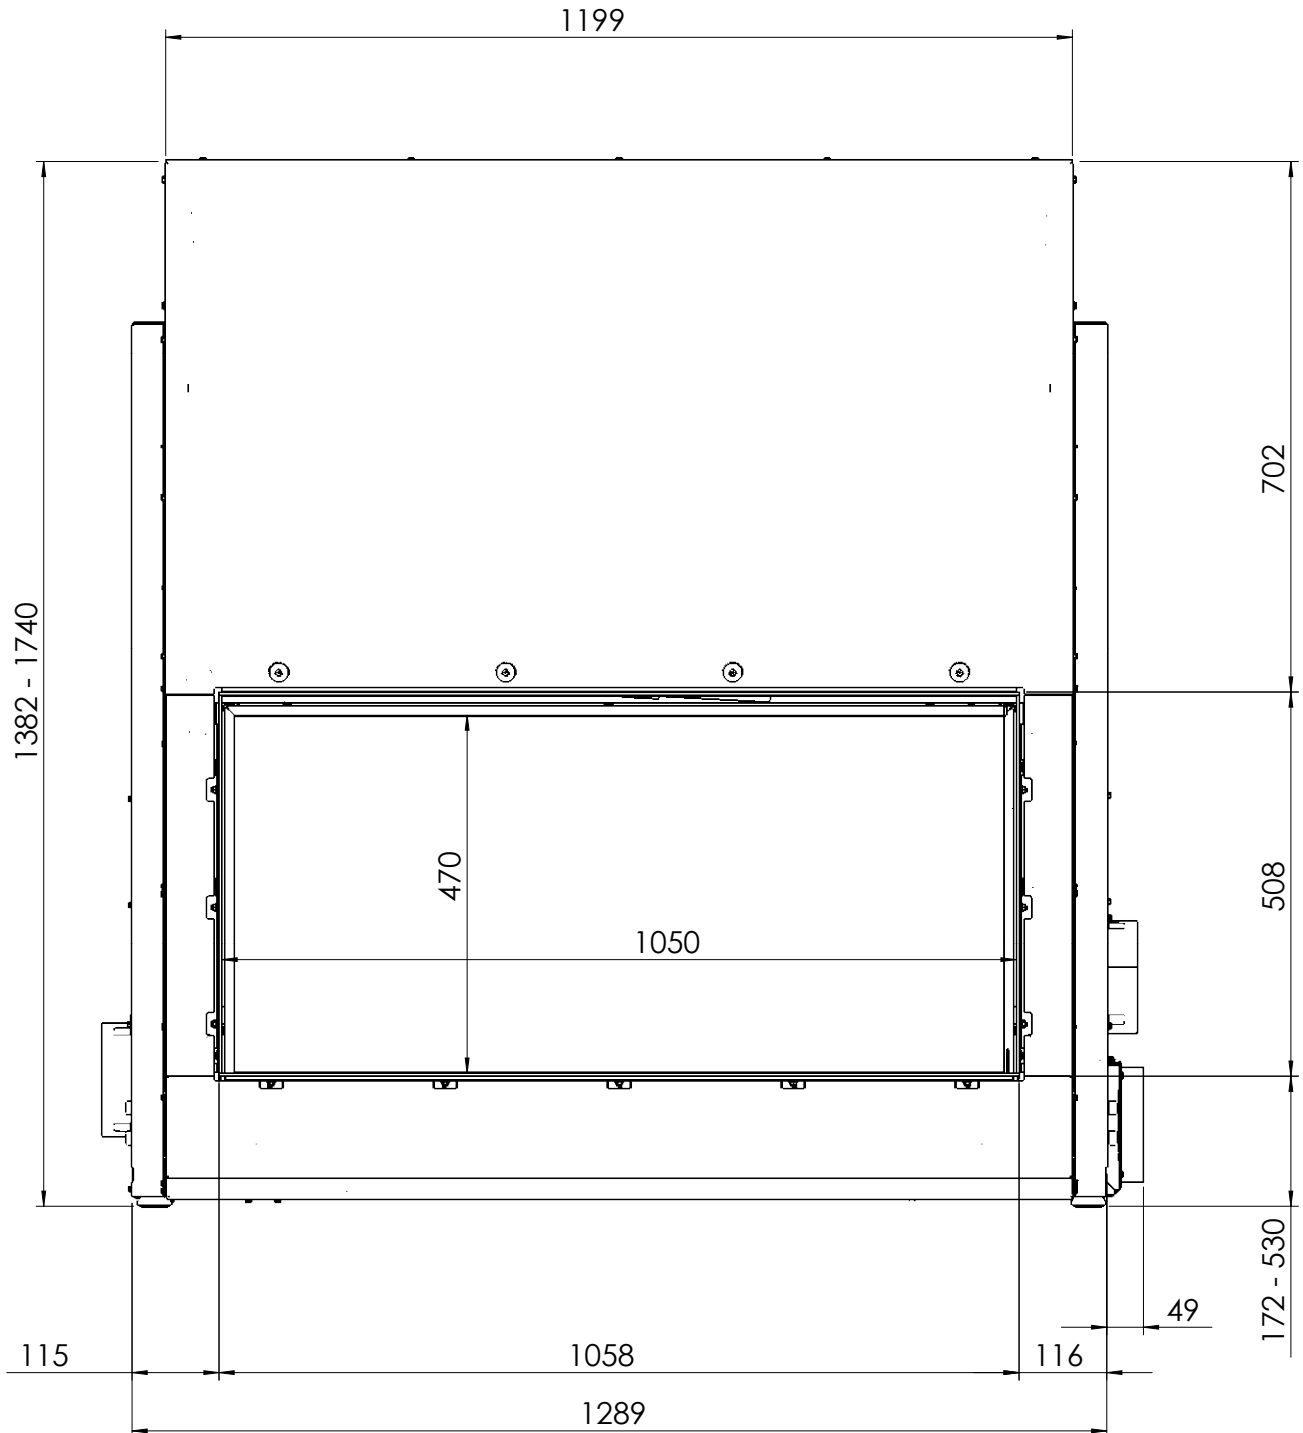

KALFIRE

FIREPLACES

W105-47T

All dimensions in mm. Modifications under reserve.

9-8-2016 sheet 1 / 4

© All rights reserved. This drawing is sole property of Kal-fire. No part of this drawing may be reproduced, or published, in any form or in any way without prior written permission from Kal-fire.

All dimensions in mm. Modifications under reserve.

9-8-2016 sheet 2 / 4

© All rights reserved. This drawing is sole property of Kal-fire. No part of this drawing may be reproduced, or published, in any form or in any way without prior written permission from Kal-fire.