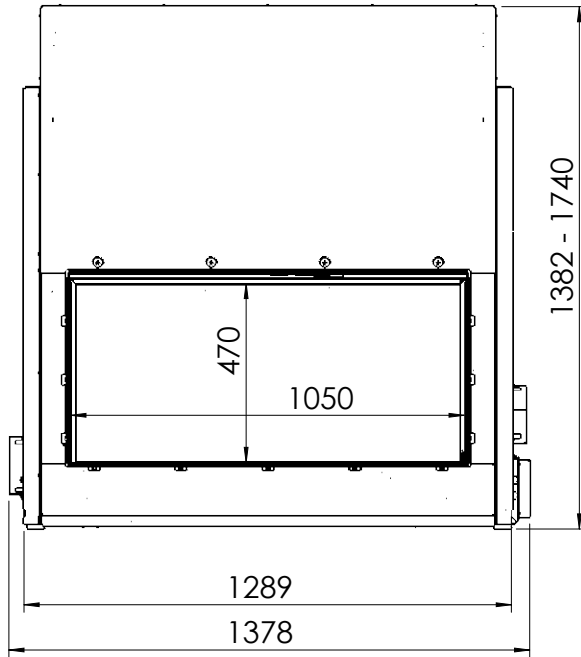

KALFIRE

FIREPLACES

W105-47T

All dimensions in mm. Modifications under reserve.

9-8-2016 sheet 1 / 4

© All rights reserved. This drawing is sole property of Kal-fire. No part of this drawing may be reproduced, or published, in any form or in any way without prior written permission from Kal-fire.

All dimensions in mm. Modifications under reserve.

9-8-2016 sheet 2 / 4

© All rights reserved. This drawing is sole property of Kal-fire. No part of this drawing may be reproduced, or published, in any form or in any way without prior written permission from Kal-fire.

All dimensions in mm. Modifications under reserve.

9-8-2016 sheet 3 / 4

© All rights reserved. This drawing is sole property of Kal-fire. No part of this drawing may be reproduced, or published, in any form or in any way without prior written permission from Kal-fire.