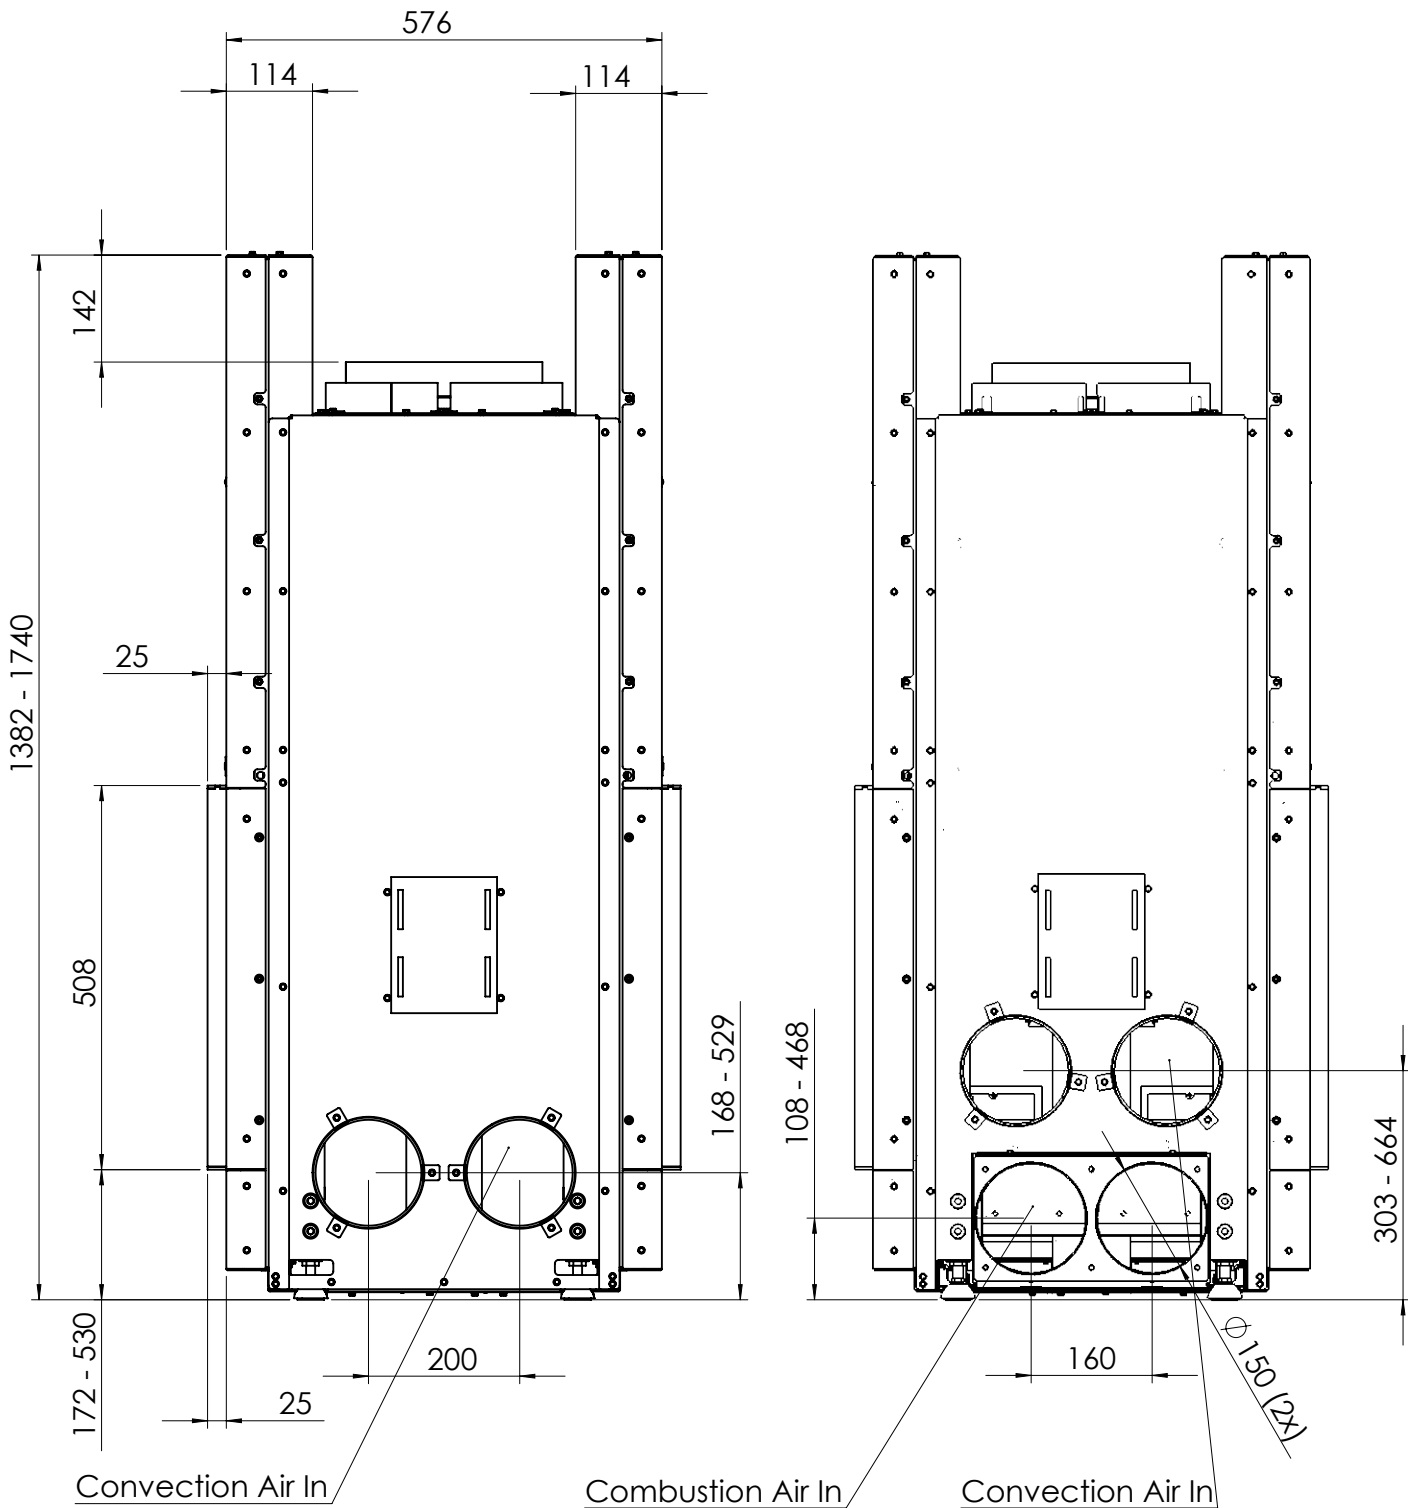

All dimensions in mm. Modifications under reserve.

9-8-2016 sheet 3 / 4

© All rights reserved. This drawing is sole property of Kal-fire. No part of this drawing may be reproduced, or published, in any form or in any way without prior written permission from Kal-fire.

KALFIRE

FIREPLACES

W105-47T

All dimensions in mm. Modifications under reserve.

9-8-2016 sheet 4 / 4

© All rights reserved. This drawing is sole property of Kal-fire. No part of this drawing may be reproduced, or published, in any form or in any way without prior written permission from Kal-fire.