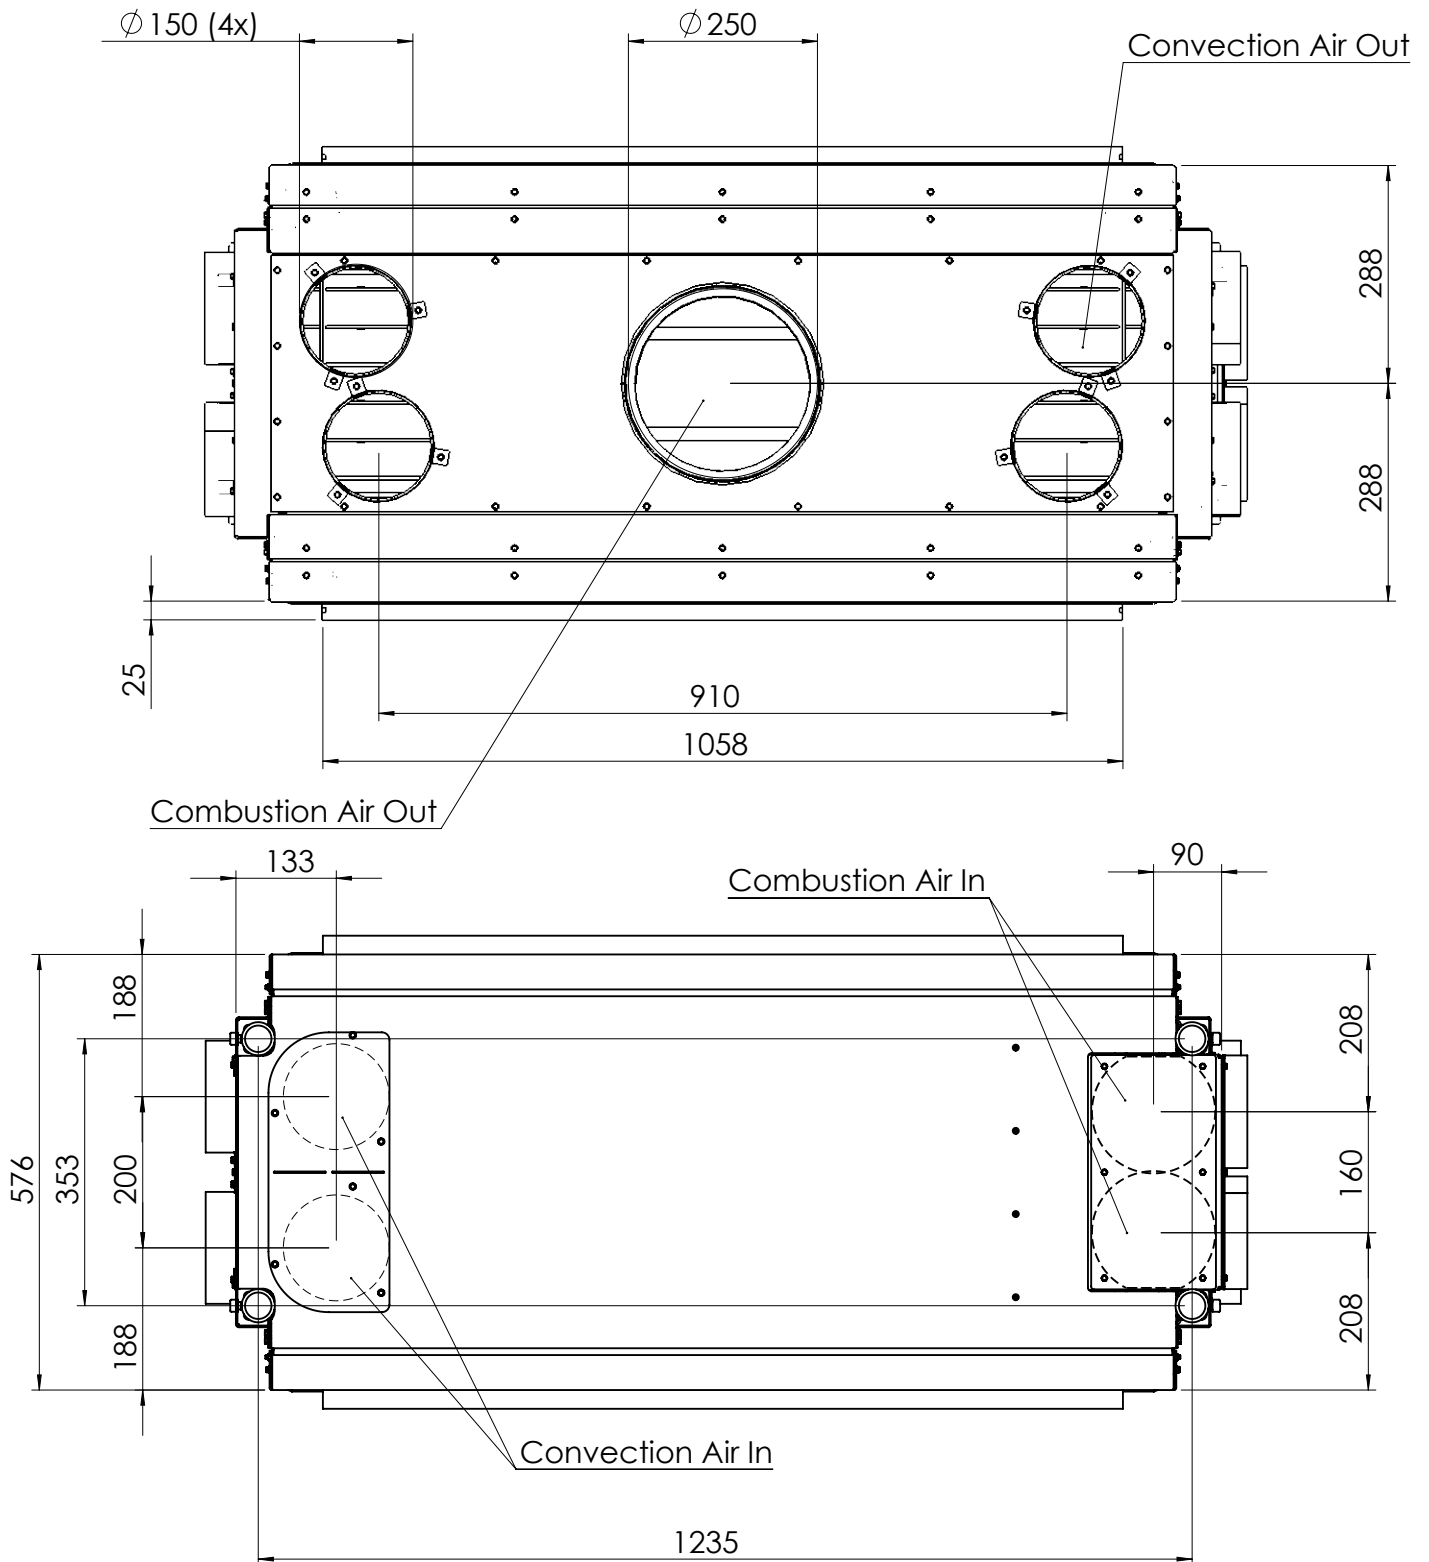

KALFIRE

FIREPLACES

W105-47T

All dimensions in mm. Modifications under reserve.

9-8-2016 sheet 1 / 4

© All rights reserved. This drawing is sole property of Kal-fire. No part of this drawing may be reproduced, or published, in any form or in any way without prior written permission from Kal-fire.

All dimensions in mm. Modifications under reserve.

9-8-2016 sheet 2 / 4

© All rights reserved. This drawing is sole property of Kal-fire. No part of this drawing may be reproduced, or published, in any form or in any way without prior written permission from Kal-fire.