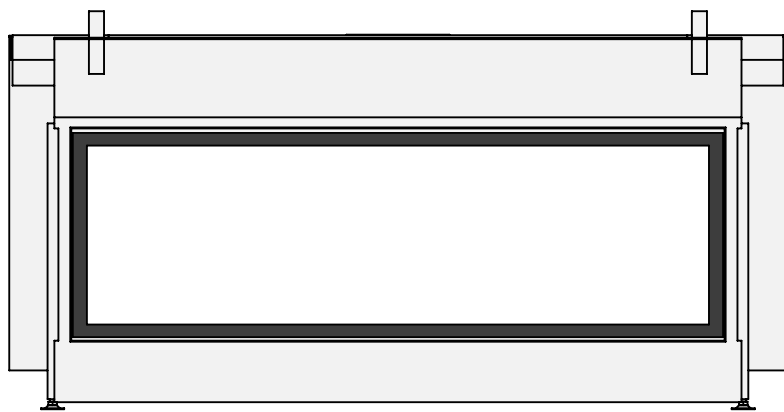

belfires

Barbas Bellfires B.V.
Hallenstraat 17
5531 AB Bladel
The Netherlands
www.barbasbellfires.com

Name: HBL Tunnel-3 FF - FF convection casing

Modifications reserved

Scale: 1:15
Unit: mm

Version: 0

* = optional extended adjustable legs max. + 350 mm