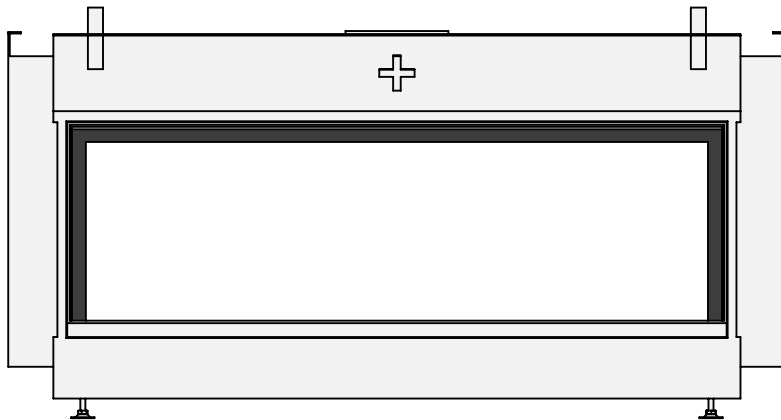

belfires

Barbas Bellfires B.V.
Hallenstraat 17
5531 AB Bladel
The Netherlands
www.barbasbellfires.com

Name: **HBL Tunnel-3 HD+ 7cm - HD+ 7cm**

Modifications reserved

Scale: **1:15**
Unit: **mm**

Version: **0**