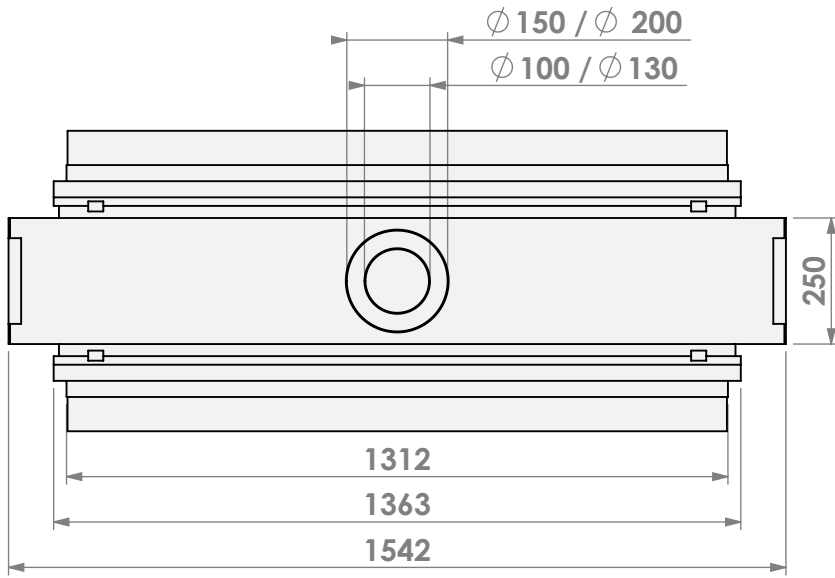

belfires

Barbas Bellfires B.V.
Hallenstraat 17
5531 AB Bladel
The Netherlands
www.barbasbellfires.com

Name: HBL Tunnel-3 HD+ 10cm - HD+ 10cm

Modifications reserved

Scale: 1:15
Unit: mm

Version: 0