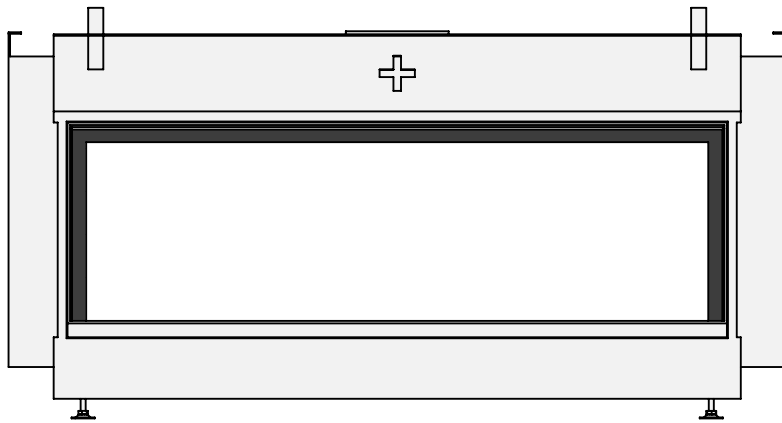

belfires

Barbas Bellfires B.V.
Hallenstraat 17
5531 AB Bladel
The Netherlands
www.barbasbellfires.com

Name: HBL Tunnel-3 HD+ 10cm - HD+ 10cm

Modifications reserved

Scale: 1:15
Unit: mm

Version: 0