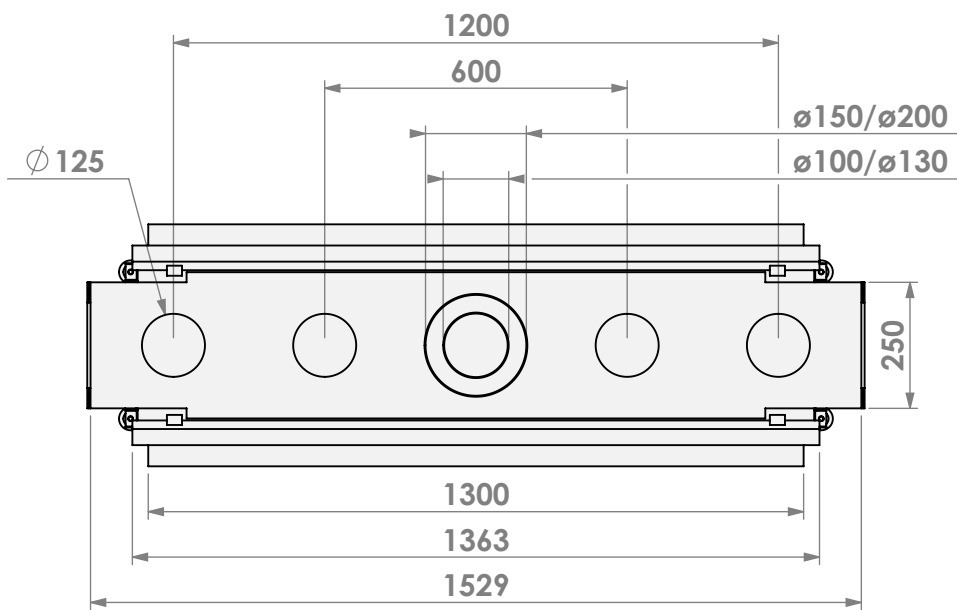

belfires

Barbas Bellfires B.V.
Hallenstraat 17
5531 AB Bladel
The Netherlands
www.barbasbellfires.com

Name: HBL Tunnel-3 FF - FF convection casing

Modifications reserved

Scale: 1:15
Unit: mm

Version: 0

* = optional extended adjustable legs max. + 350 mm