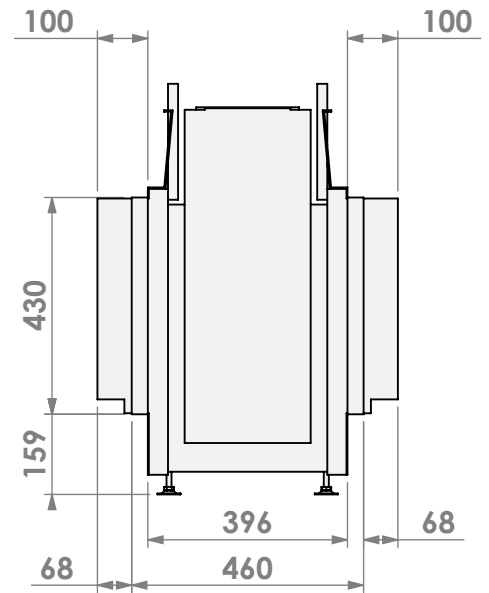

belfires

Barbas Bellfires B.V.
Hallenstraat 17
5531 AB Bladel
The Netherlands
www.barbasbellfires.com

Name: HBL Tunnel-3 HD+ 10cm - HD+ 10cm

Modifications reserved

Scale: 1:15
Unit: mm

Version: 0