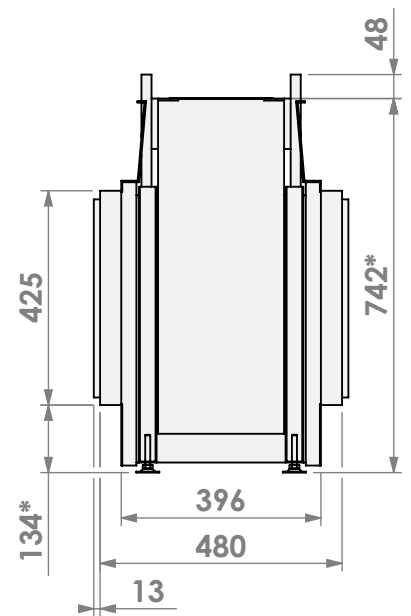

belfires

Barbas Bellfires B.V.
Hallenstraat 17
5531 AB Bladel
The Netherlands
www.barbasbellfires.com

Name: **HBL Tunnel-3 HD - HD**

Modifications reserved

Scale: **1:15**
Unit: **mm**

Version: **0**

* = optional extended adjustable legs max. + 350 mm

belfires

Barbas Bellfires B.V.
Hallenstraat 17
5531 AB Bladel
The Netherlands
www.barbasbellfires.com

Name: HBL Tunnel-3 FF - FF convection casing

Modifications reserved

Scale: 1:15
Unit: mm

Version: 0

* = optional extended adjustable legs max. + 350 mm