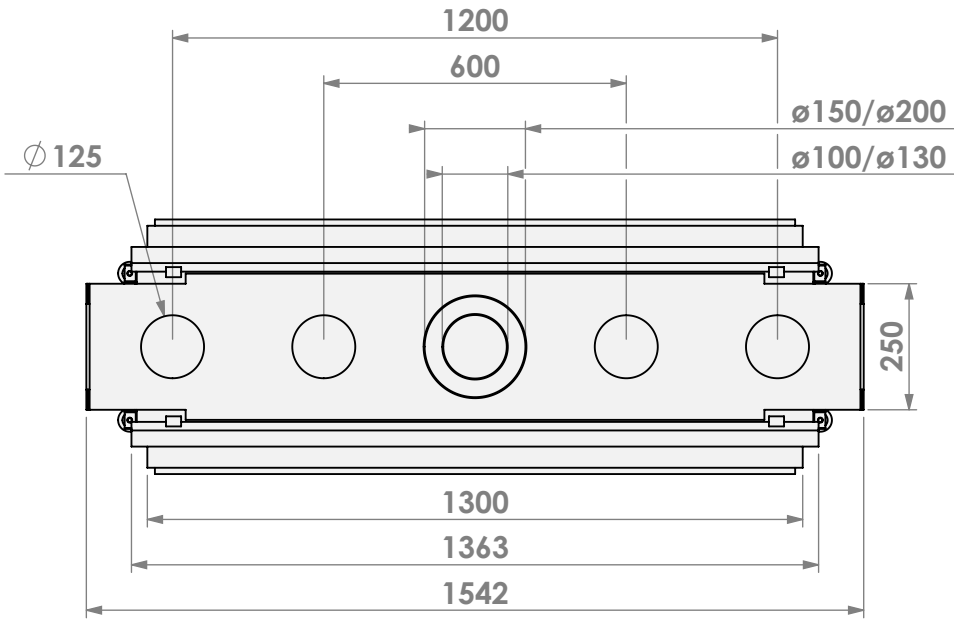

belfires

Barbas Bellfires B.V.
Hallenstraat 17
5531 AB Bladel
The Netherlands
www.barbasbellfires.com

Name: **HBL Tunnel-3 HD - HD**

Modifications reserved

Scale: **1:15**
Unit: **mm**

Version: **0**

* = optional extended adjustable legs max. + 350 mm

belfires

Barbas Bellfires B.V.
Hallenstraat 17
5531 AB Bladel
The Netherlands
www.barbasbellfires.com

Name: HBL Tunnel-3 FF - FF convection casing

Modifications reserved

Scale: 1:15
Unit: mm

Version: 0

* = optional extended adjustable legs max. + 350 mm