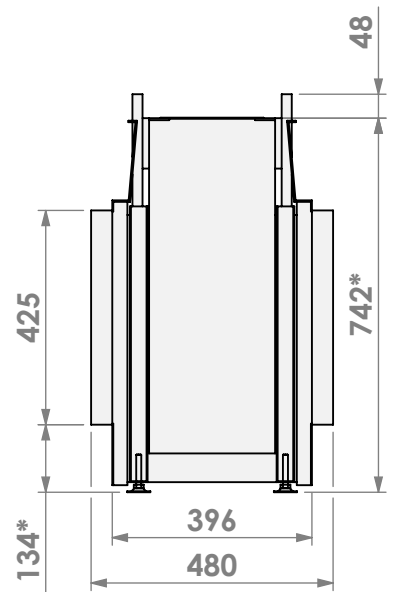

belfires

Barbas Bellfires B.V.
Hallenstraat 17
5531 AB Bladel
The Netherlands
www.barbasbellfires.com

Name: HBL Tunnel-3 FF - FF convection casing

Modifications reserved

Scale: 1:15
Unit: mm

Version: 0

* = optional extended adjustable legs max. + 350 mm